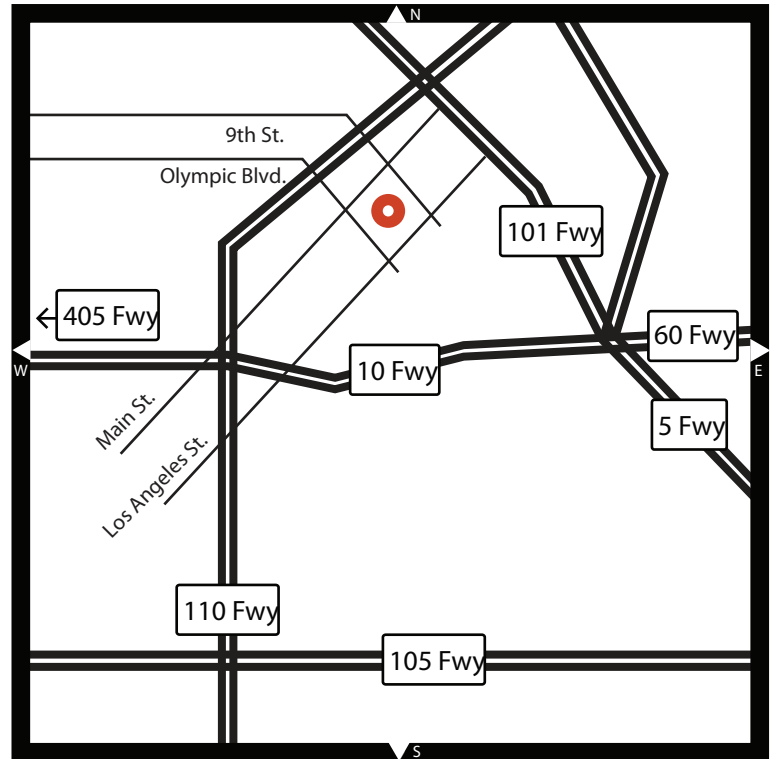

FASHION DESIGN

Located at:

California Market Center
110 East 9th Street, 2nd Floor
Los Angeles, CA 90079

Parking is available under the
California Market Center;
enter from Los Angeles St. or Main St.

From Goldsmith Campus/LAX:

Lincoln Blvd South
Sepulveda Blvd South
Take 105 Fwy East
Take 110 Fwy North
Exit 9th St. East to Main

From the Westside:

Take 10 Fwy. East to Downtown
Exit Grand Ave.
At fifth light turn left onto Main St.
Take Main St. to Olympic Blvd.
CalMart. on right at Olympic Blvd.

From San Fernando Valley/North:

Take 101 Fwy. to 10 Fwy. East
Exit Los Angeles St., turn right
Take Los Angeles St. to 9th St.
CalMart. on right at 9th St.

From Downtown/Eastside:

Take 10 Fwy. West, (60 or 5 Fwy.
to 10 Fwy) to Downtown
Exit Los Angeles St., turn right
Take Los Angeles St. to Olympic Blvd
CalMart. is on the left

From Orange County/South:

Take 405 Fwy. North to 110 Fwy North
Exit 9th St. going East to Main St.
CalMart. is on corner of 9th St
and Main St.