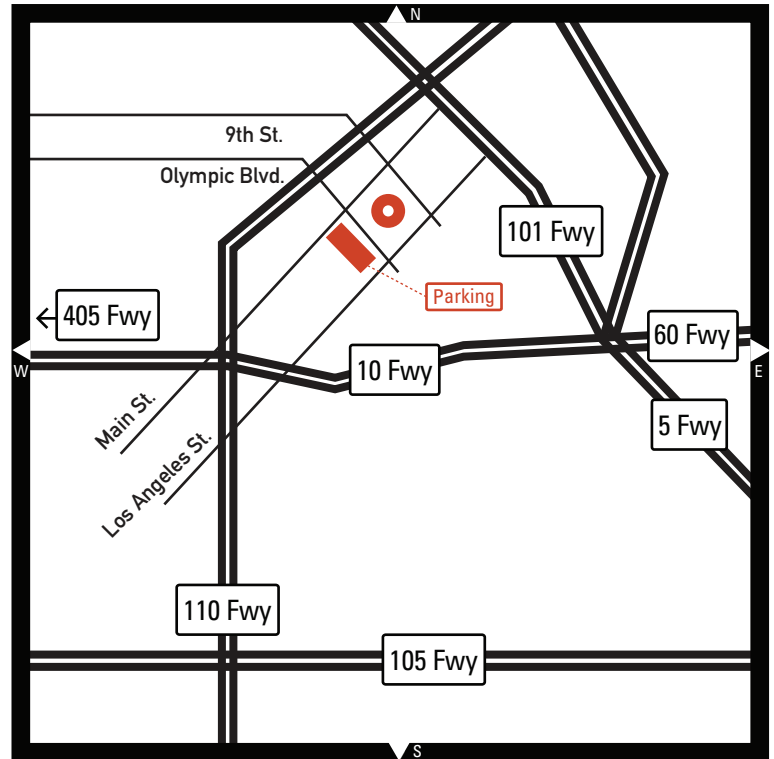

FASHION DESIGN

Located at:

California Market Center
110 East 9th Street, 2nd Floor
Los Angeles, CA 90079

From Goldsmith Campus/LAX:

Lincoln Blvd South
Sepulveda Blvd South
Take 105 Fwy East
Take 110 Fwy North
Exit 9th St. East to Main

From the Westside:

Take 10 Fwy. East to Downtown
Exit Grand Ave.
At fifth light turn left onto Main St.
Take Main St. to Olympic Blvd.
CalMart. on right at Olympic Blvd.

From San Fernando Valley/North:

Take 101 Fwy. to 10 Fwy. East
Exit Los Angeles St., turn right
Take Los Angeles St. to 9th St.
CalMart. on right at 9th St.

From Downtown/Eastside:

Take 10 Fwy. West, (60 or 5 Fwy.
to 10 Fwy) to Downtown
Exit Los Angeles St., turn right
Take Los Angeles St. to Olympic Blvd
CalMart. is on the left

From Orange County/South:

Take 405 Fwy. North to 110 Fwy North
Exit 9th St. going East to Main St.
CalMart. is on corner of 9th St
and Main St.