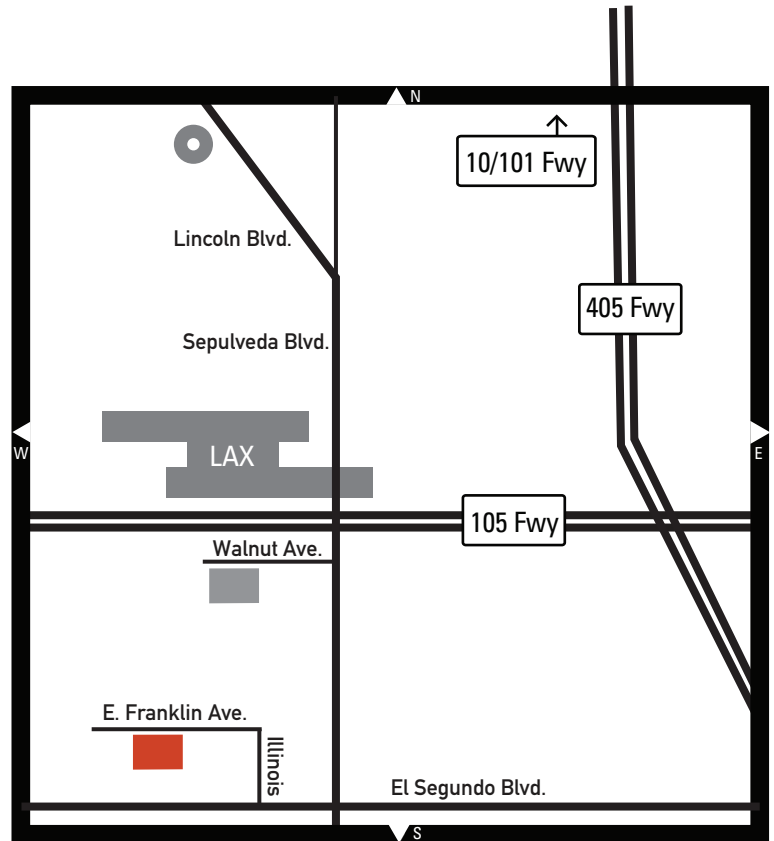

# GRADUATE FINE ARTS STUDIOS

Located at:  
**1550 E Franklin Ave.**  
**El Segundo CA 90245**

## **From San Fernando Valley/North:**

Take 101 Fwy. North/West  
To 405 Fwy. South  
To 105 Fwy. West (to LAX).  
Exit Sepulveda Blvd. South  
Proceed South on Sepulveda Blvd.  
Turn right on El Segundo Blvd.  
Turn right on Illinois St.  
Turn left on E. Franklin Ave.

## **From Downtown/Eastside:**

Take 10 Fwy. West  
To 405 Fwy. South  
To 105 Fwy. West (to LAX).  
Exit Sepulveda Blvd. South  
Proceed South on Sepulveda Blvd.  
Turn right on El Segundo Blvd.  
Turn right on Illinois St.  
Turn left on E. Franklin Ave.

## **From Orange County/South:**

Take 405 Fwy. North  
To 105 Fwy. West (to LAX).  
Exit Sepulveda Blvd. South  
Proceed South on Sepulveda Blvd.  
Turn right on El Segundo Blvd.  
Turn right on Illinois St.  
Turn left on E. Franklin Ave.