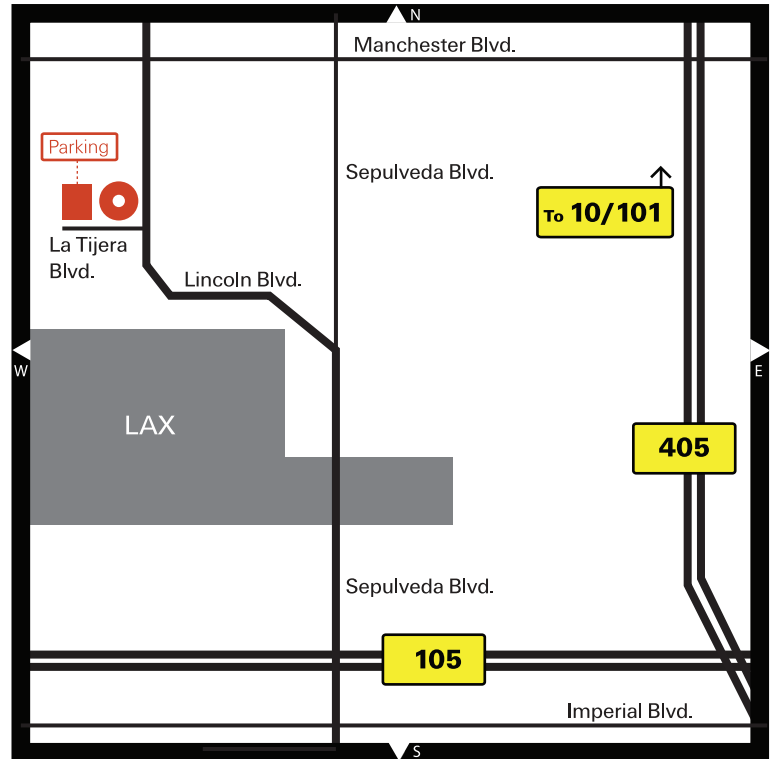

# MAIN CAMPUS

**Located at:**

9045 Lincoln Blvd  
Los Angeles CA 90045

310 665 6800  
otis.edu

**From Santa Monica:**

Lincoln Blvd. South  
Turn right on La Tijera Blvd  
Parking garage is on the right

**From San Fernando Valley/North:**

Take 101 Fwy. North/West  
To 405 Fwy. South  
To 105 Fwy. West (to LAX).  
Exit Sepulveda Blvd. North  
Merge left on Lincoln Blvd.  
Turn left on La Tijera Blvd.  
Parking garage is on the right

**From Downtown/Eastside:**

Take 10 Fwy. West  
To 405 Fwy. South  
To 105 Fwy. West (to LAX).  
Exit Sepulveda Blvd. North  
Merge left on Lincoln Blvd.  
Turn left on La Tijera Blvd.  
Parking garage is on the right

**From Orange County/South:**

Take 405 Fwy. North  
To 105 Fwy. West (to LAX).  
Exit Sepulveda Blvd. North  
Merge left on Lincoln Blvd.  
Turn left on La Tijera Blvd.  
Parking garage is on the right